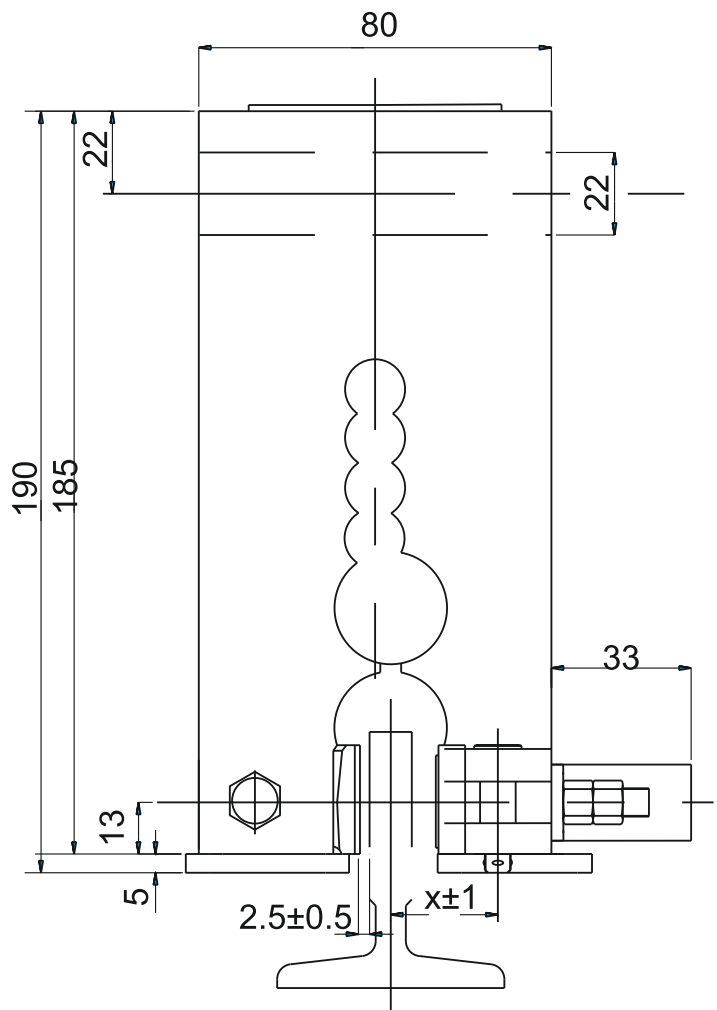

Sky
Elevator
www.sky-elevator.com

CODE	RAILS	MAX NORMAL SPEED	MAX GOVERNOR INTERVENTION SPEED	GUIDE RAIL PROCESSING
Sky-503	8-9-10 & 16	0.63 - 2.5	1.10 - 2.75	Oiled / Dry