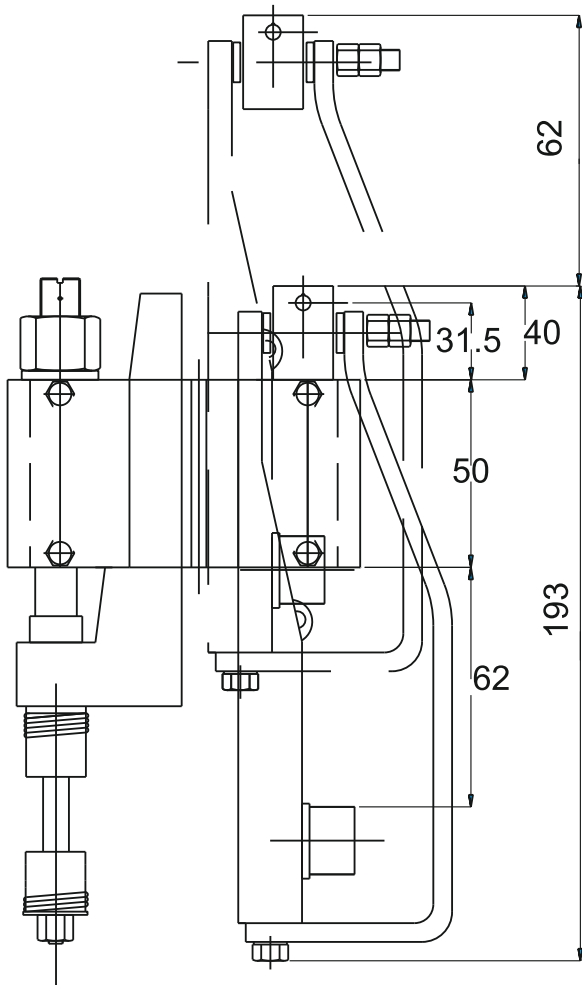

Sky
Elevator
www.sky-elevator.com

CODE	RAILS	MAX NORMAL SPEED	MAX GOVERNOR INTERVENTION SPEED	GUIDE RAIL PROCESSING
Sky-503	8-9-10 & 16	0.63 - 2.5	1.10 - 2.75	Oiled / Dry